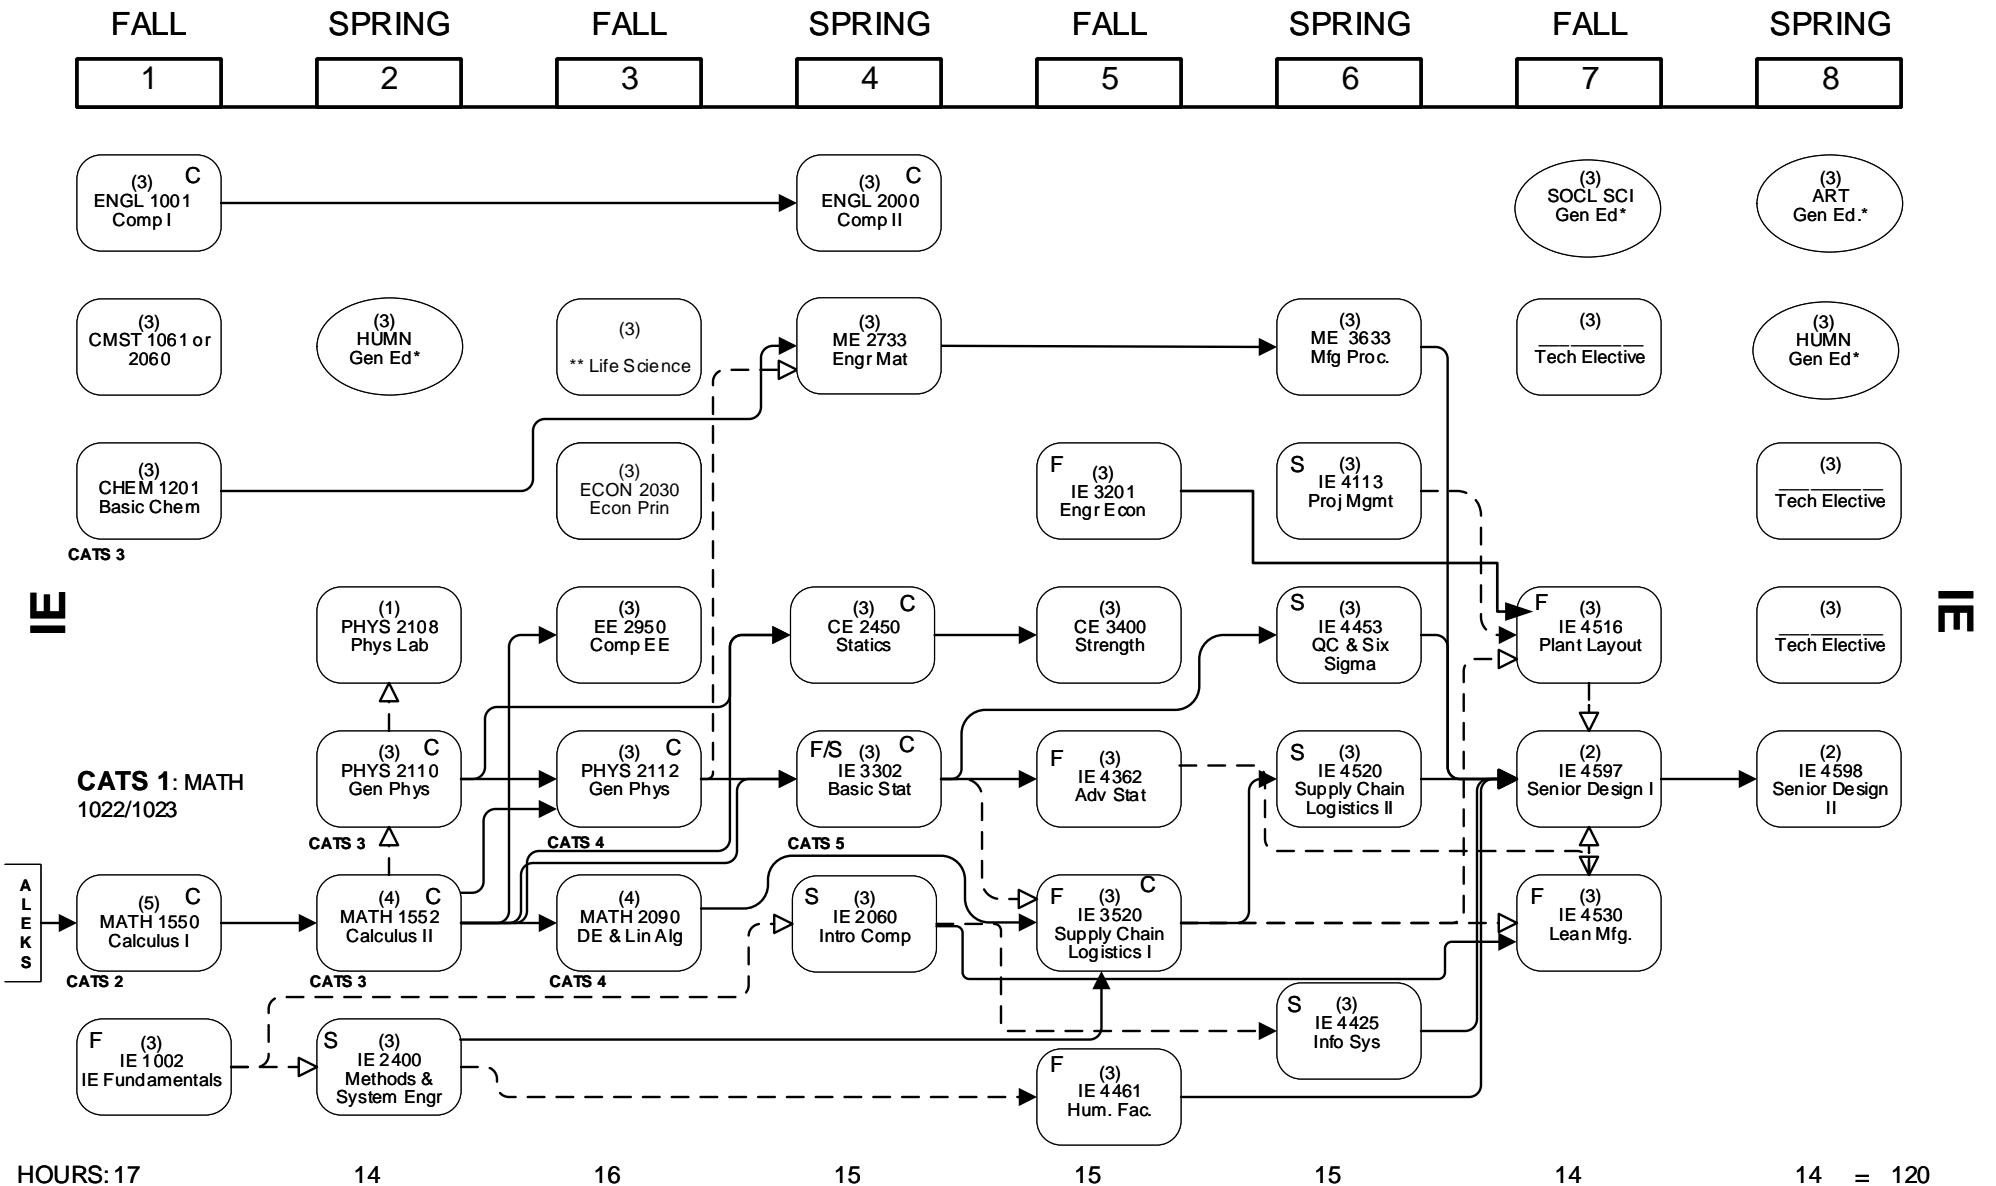

TOTAL HOURS = 120

INDUSTRIAL ENGINEERING

2021-2022

Credit required
Credit or registration required
C Grade of "C" or better required BEFORE moving on to one or more following courses
Gen Ed General Education - See 2018-2019 General Catalog

FLOWCHART LEGEND

IE Electives must be from approved electives list, available in the IE office or on the IE website <http://www.lsu.edu/eng/mie/>

**IE4597/4598 may only be taken in the last two graduating semesters. Up to two of the four pre-requisites for IE4597 (IE 4425, 4453, 4461, & 4520) may be taken as co-requisites with IE4597.

** Approved Natural Science – BIOL 1001/1201, BIOL 1011, ENVS 1126, HORT 2050, AGRI 1005, AGRO 1001, HNRS 1007, HNRS 1035, OCS 2050, RNR 1001, or WGS 1001.

Office: 3261C Patrick F Taylor Hall
<http://www.lsu.edu/eng/mie/>
F Course taught in fall only
S Course taught in spring only
CATS # Critical Semester Requirements
* IE students must also meet the GLOBAL KNOWLEDGE requirement. See the requirements sheet at <http://www.lsu.edu/eng/mie/>. Rev. 5/20/2021