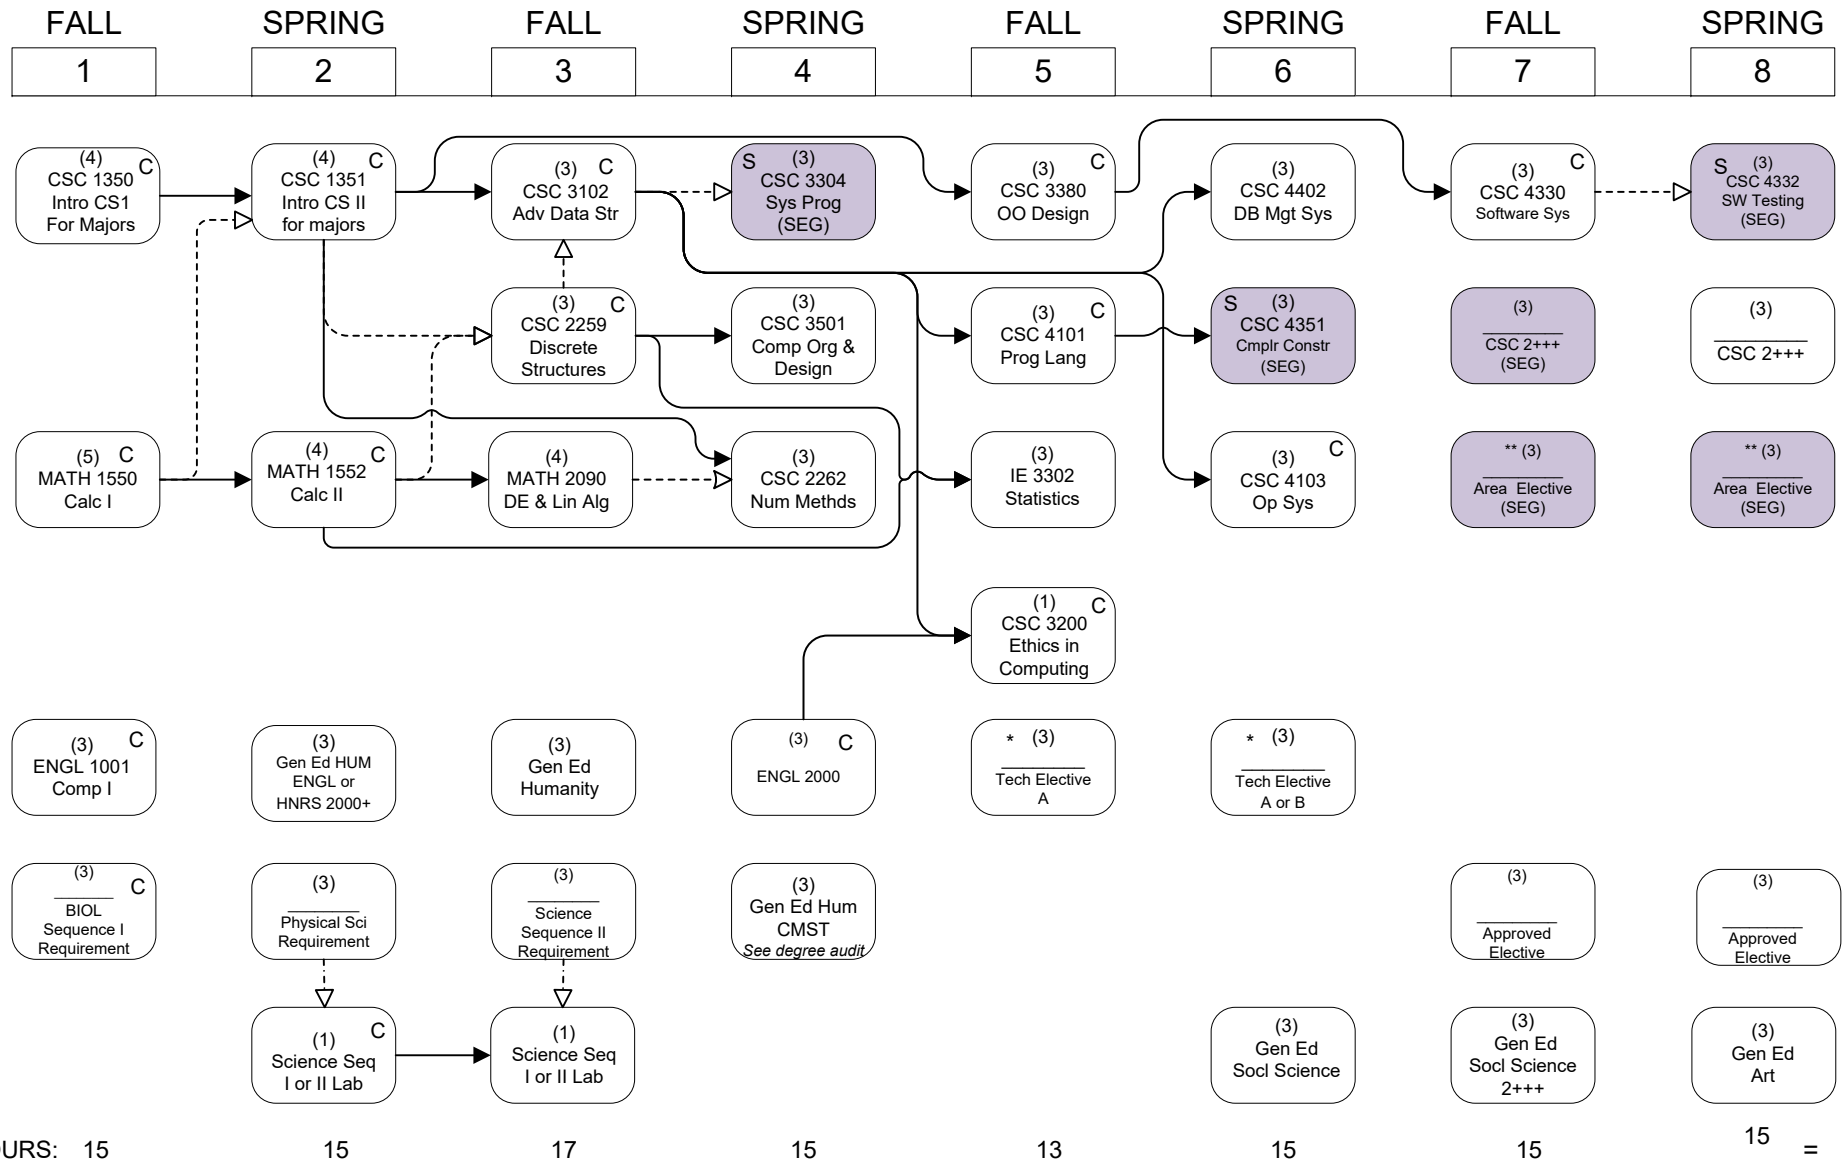

# COMPUTER SCIENCE

Software Engineering (CSC SEG)

Software Engineering (CSC SEG)

→ Credit required

- - - - -> Credit or registration required

- - - - -> Two hours of science lab is required and may be with the science sequence chosen

## FLOWCHART LEGEND

C Grade of "C" or better required BEFORE enrolling in next course in the sequence.

Gen Ed General Education; see 2022-2023 General Catalog

**OFFICE: 3325 Patrick F. Taylor Hall**

\* See CSC & E Division for approved list and substitutions; in general, Group A: STEM++ 2000 level and above; Group B: AVATAR DM Art-track electives

\*\* Pre-approved concentration area electives: CSC 4243, 4263, 4356, 4357, 4360, 4362, 4370, 4444, 4501, 4562, 4585, 4610, 4740, 4762, 4890; EE 4859; IE 4461; ISDS (MAX 6 HRS.) 4111, 4112, 4113, 4120, 4125, 4141; other electives subject to approval

**SOFTWARE ENGINEERING CONCENTRATION (18 HRS)**

Rev. 10/23/2021