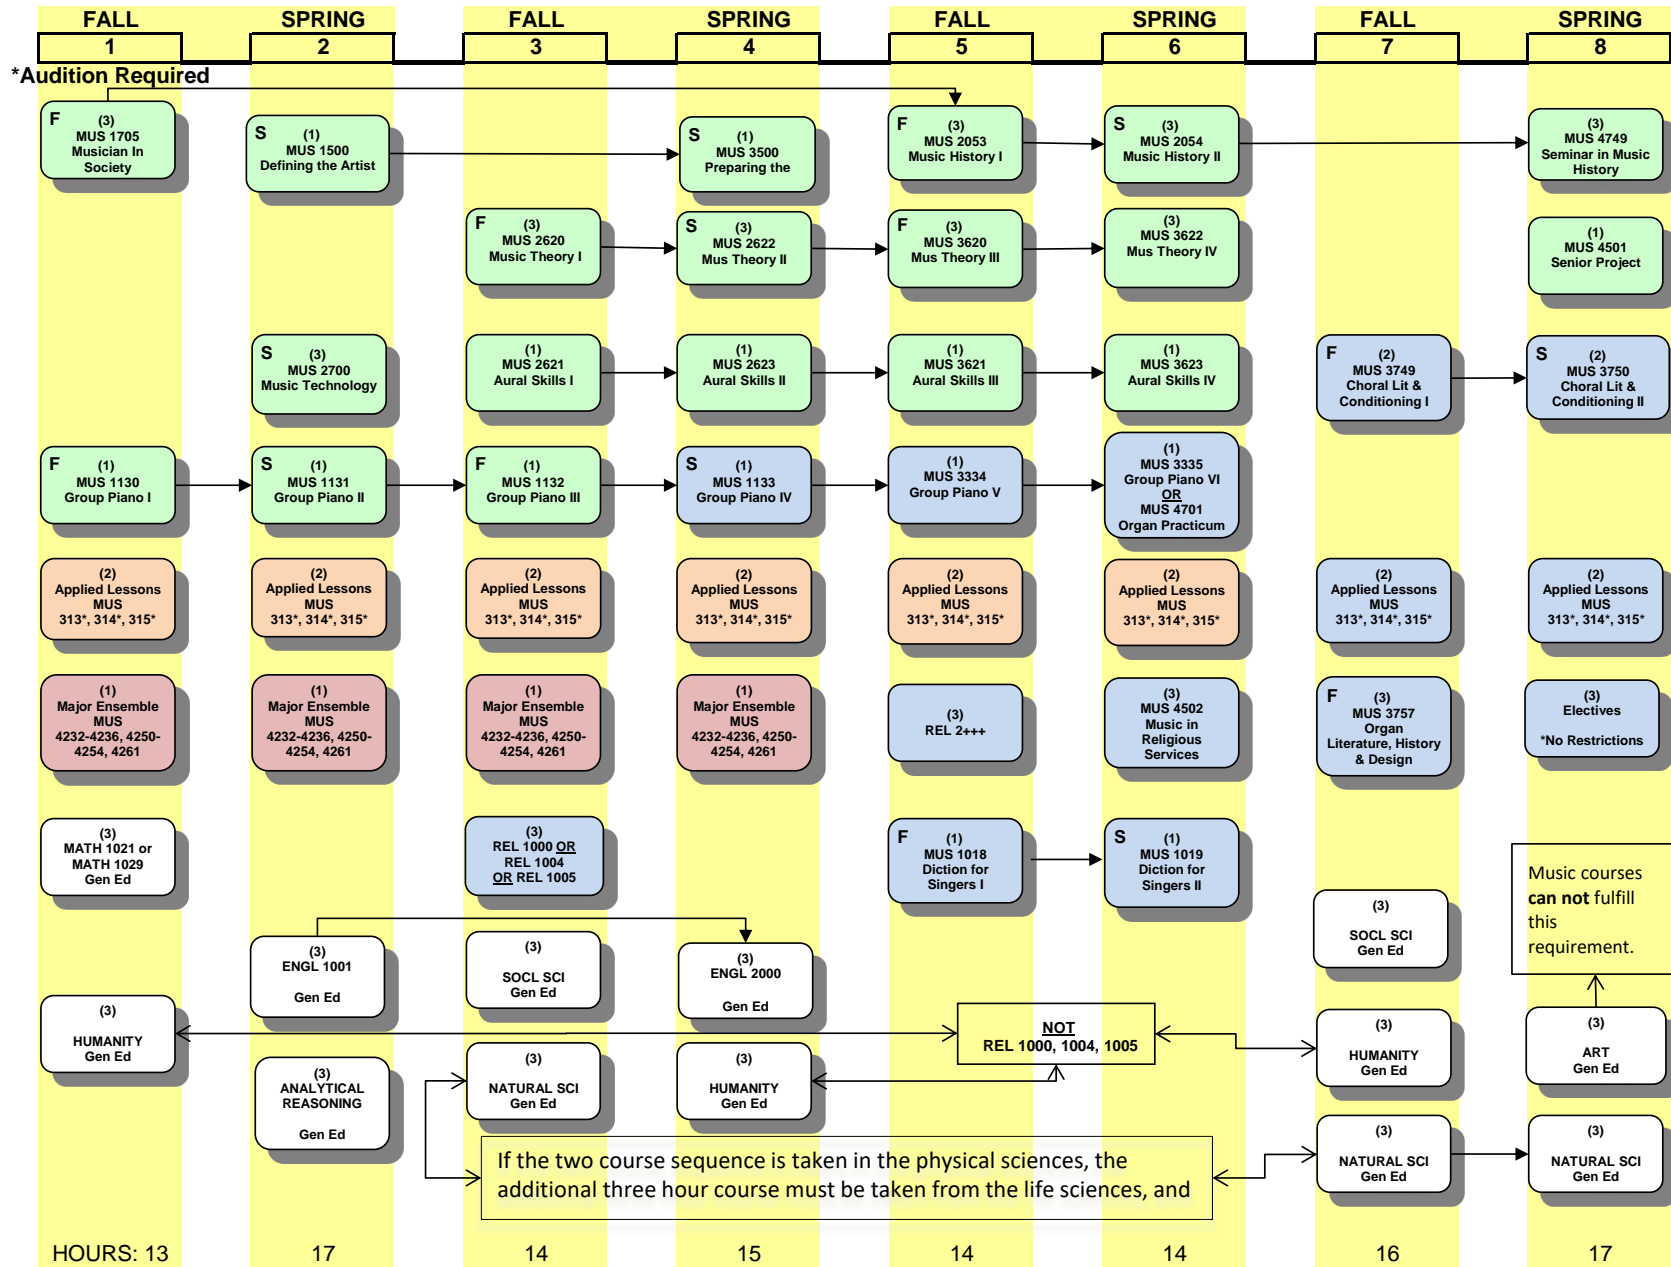

2020-2021
 CHURCH MUSIC CONCENTRATION- 26 HOURS
 C OR BETTER IN MUSIC COURSES
 TOTAL SEMESTER HOURS = 120

BA Music CHURCH MUSIC

College of Music & Dramatic
 Arts

Flowchart Legend
 F Course taught in fall only
 S Course taught in spring only
 → Credit required